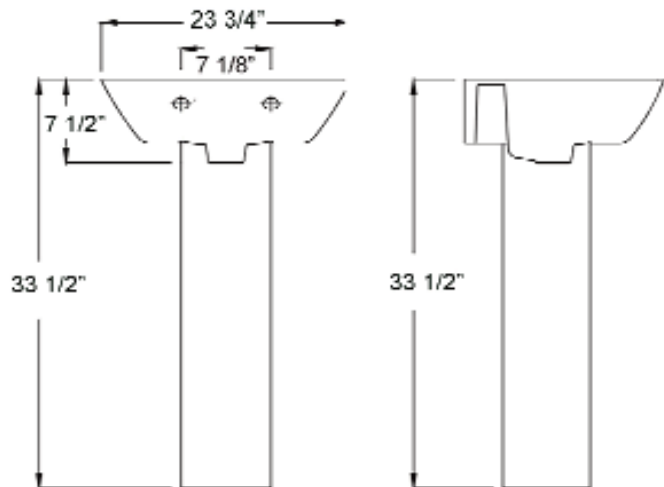

# SUMMIT 600 PEDESTAL LAVATORY

Cat. No.  
3-77X

Faucet not included

W: 23 3/4"  
D: 16 3/4"  
H: 33 1/2"

## Features:

- ▶ Made of Vitreous China
- ▶ Available for 1 hole, 4" CC or 8" Widespread
- ▶ Overflow
- ▶ Can be Installed Using Toggle or Molly Bolts (not included)

\*For ease of installation, order one of the following:

## Interior Dimensions:

Basin Interior: 22 1/4"W x 11 1/2"D  
Basin Depth: 5 5/8"  
Mount bolts height: 31 1/4"  
Mount holes cc: 7 1/8"

Dimensions of fixture are nominal and may vary within the range of tolerances established by ASME Standard A112.19.2-2008. Dimensions and specifications subject to change without notice.