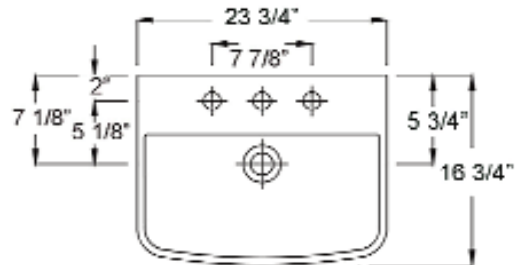

# SUMMIT 600 PEDESTAL LAVATORY

Cat. No.  
3-77X

Faucet not included

W: 23 3/4"  
D: 16 3/4"  
H: 33 1/2"

## Features:

- ▶ Made of Vitreous China
- ▶ Available for 1 hole, 4" CC or 8" Widespread
- ▶ Overflow
- ▶ Can be Installed Using Toggle or Molly Bolts (not included)

\*For ease of installation, order one of the following:

1. Hangers (pair) \$4.75
2. Bracket (one) \$11.50

## Interior Dimensions:

Basin Interior: 22 1/4"W x 11 1/2"D  
Basin Depth: 5 5/8"  
Mount bolts height: 31 1/4"  
Mount holes cc: 7 1/8"

Dimensions of fixture are nominal and may vary within the range of tolerances established by ASME Standard A112.19.2-2008. Dimensions and specifications subject to change without notice.